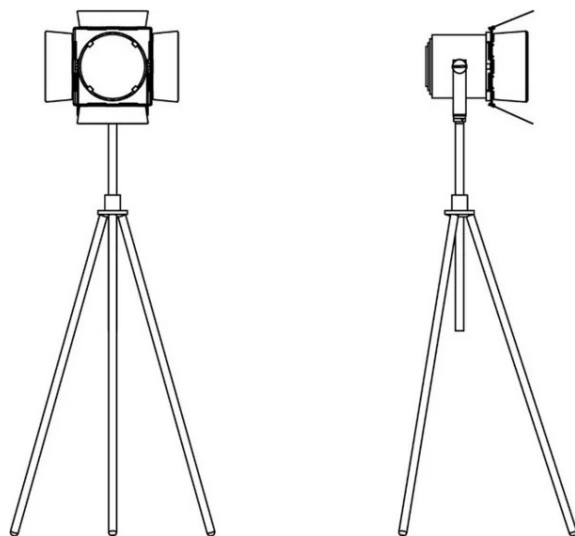

Faretto Spottò

Emiliana Martinelli

Studio Foa

Typology Floor
Utilisation Indoor

colors

230V 29 W 3625 lm

direct light

Standing lamp, with tripod support in metal, with adjustable height. Swivel reflector direct/indirect light in painted aluminium with swivel wiring wings. LED light source integrated. Complete with electronic driver.

Family	Faretto Spottò
Typology	Floor
Utilisation	Indoor

Dimensions

Height	170/240 cm
Profondità	27/43 cm
Diameter	24 cm
Power supply cable length	250 cm
Weight	12.1 Kg

Materials

Structure	aluminium	Elementi	aluminium
-----------	-----------	----------	-----------